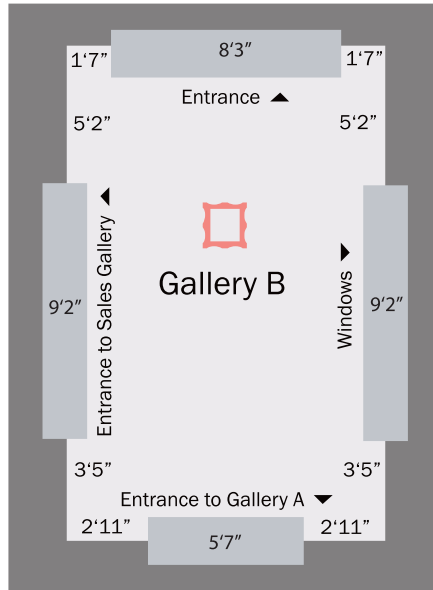

TO SCALE GALLERY MAPS FOR EXHIBITORS

Gallery A is naturally lit by 2 large skylights and measures 83'4" in total width.

Gallery B is naturally lit by 1 central skylight and measures 11'5" in total width.

Gallery C is partially lit by skylights and measures 51'2" in total width.