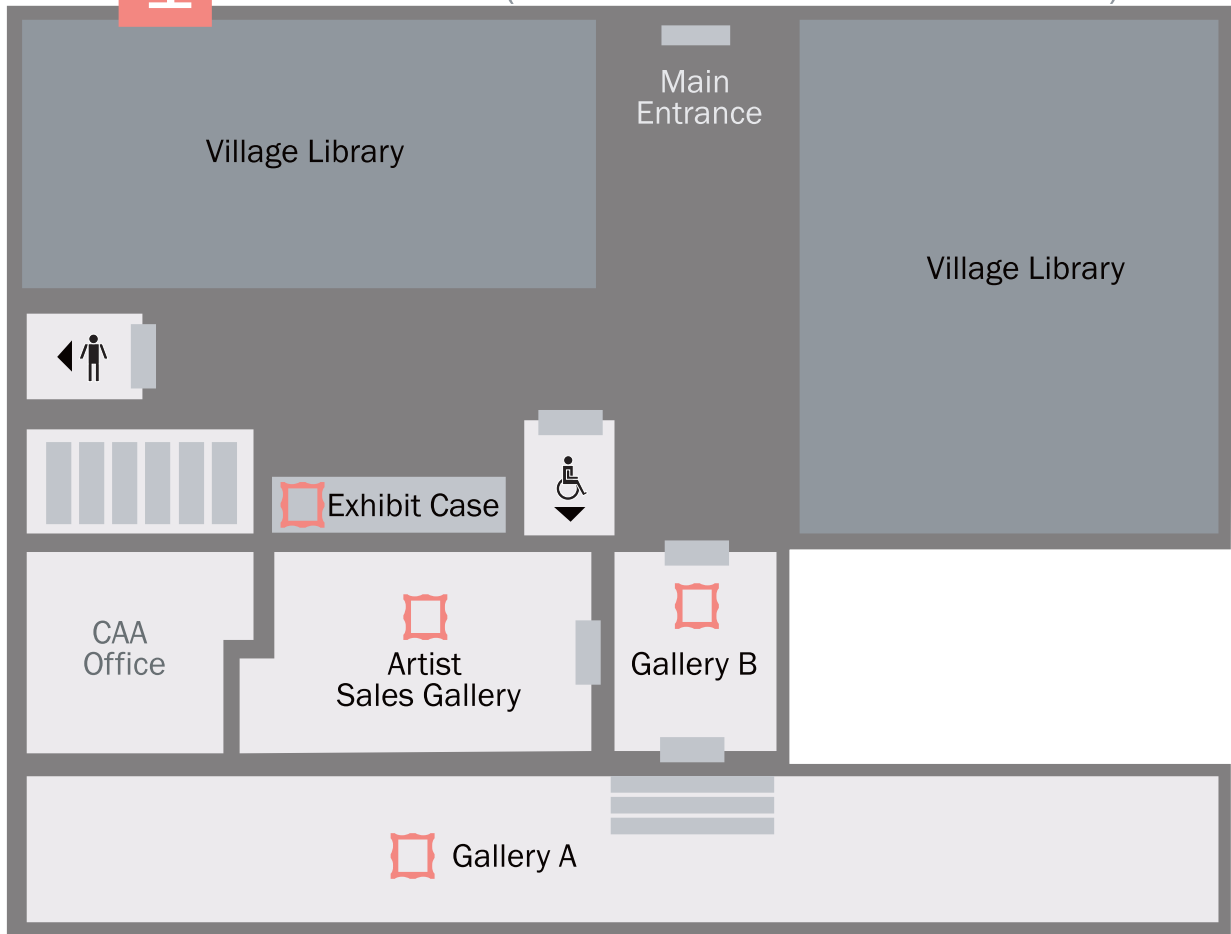

# C OOPERSTOWN ART ASSOCIATION GALLERY MAP

LEGEND  Artwork on display  Restroom  Elevator  Stairs

## 1<sup>ST</sup> FLOOR (FLOOR 3 IF USING ELEVATOR)

## 2<sup>ND</sup> FLOOR (FLOOR 4 IF USING ELEVATOR)